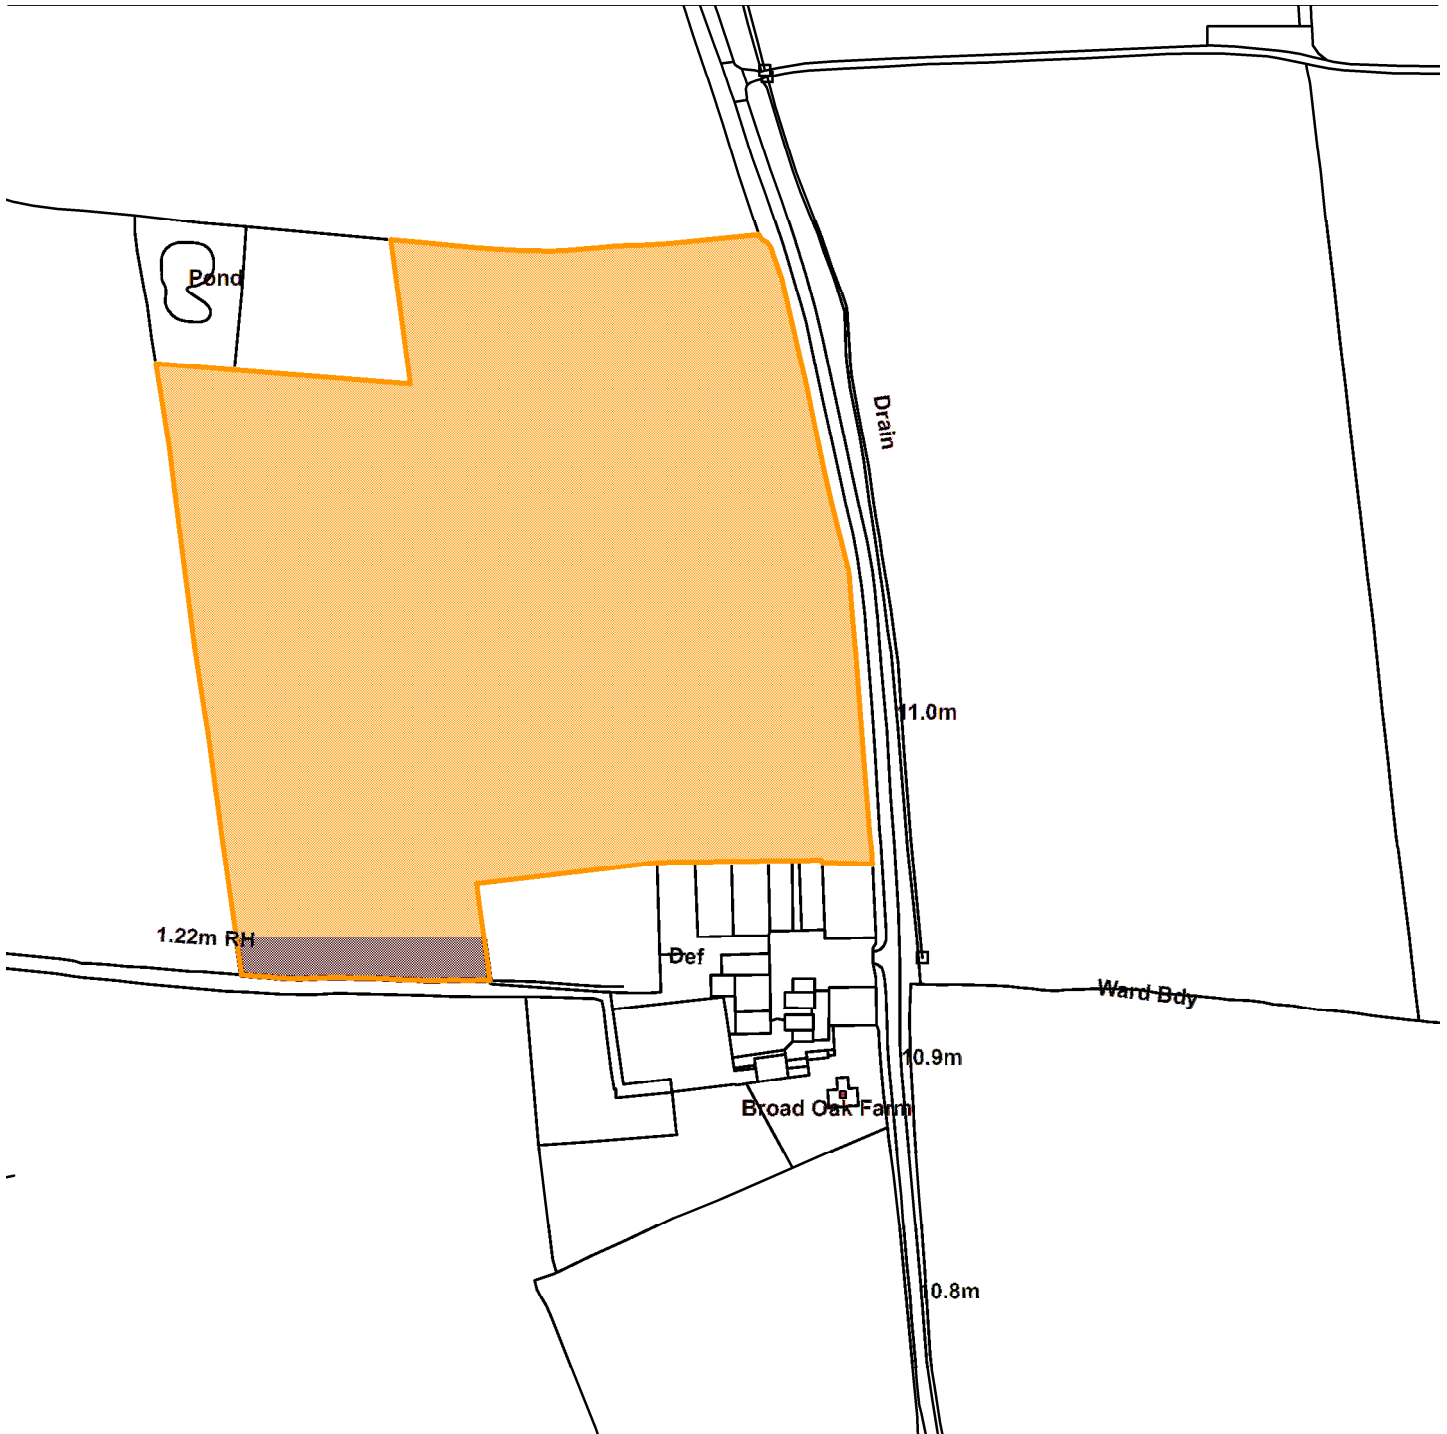

17/02305/FULM

Broad Oak Farm Dauby Lane Elvington

Scale : 1:2924

Reproduced from the Ordnance Survey map with the permission of the Controller of Her Majesty's Stationery Office © Crown Copyright 2000.

Unauthorised reproduction infringes Crown Copyright and may lead to prosecution or civil proceedings.

Organisation	Not Set
Department	Not Set
Comments	Site Plan
Date	04 December 2017
SLA Number	Not Set